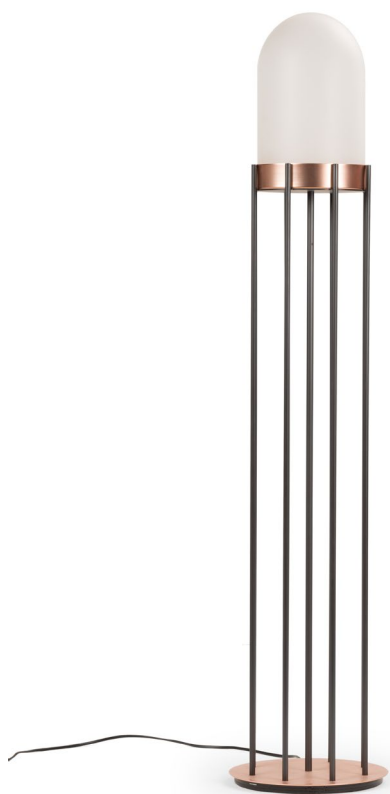

Dome

by Valerio Sommella

standing lamp

description

material - finishing

size

sizes are in centimeters

— This series of lamps incorporates, within their structure, the architecture of a monoptero, which is a temple consisting of a simple circular colonnade surmounted, in this case, by a blown glass dome.

The result is that of a small, thin and slender domestic architecture, which depending on the height becomes a ground or a table lighting.

Category Furniture Collection

Gross weight 15 kg

Packaging size 38 x 38 x h 145 cm

Lighting Technical specification

Predisposition for E27 light bulb

- ▶ *catalogue* p.064
- ▶ *price list* p.057

^A Burnished iron structure with copper details *

^B Varnished black RAL 9005 iron structure and details

* transparent protective paint on request

L28 W28 H135