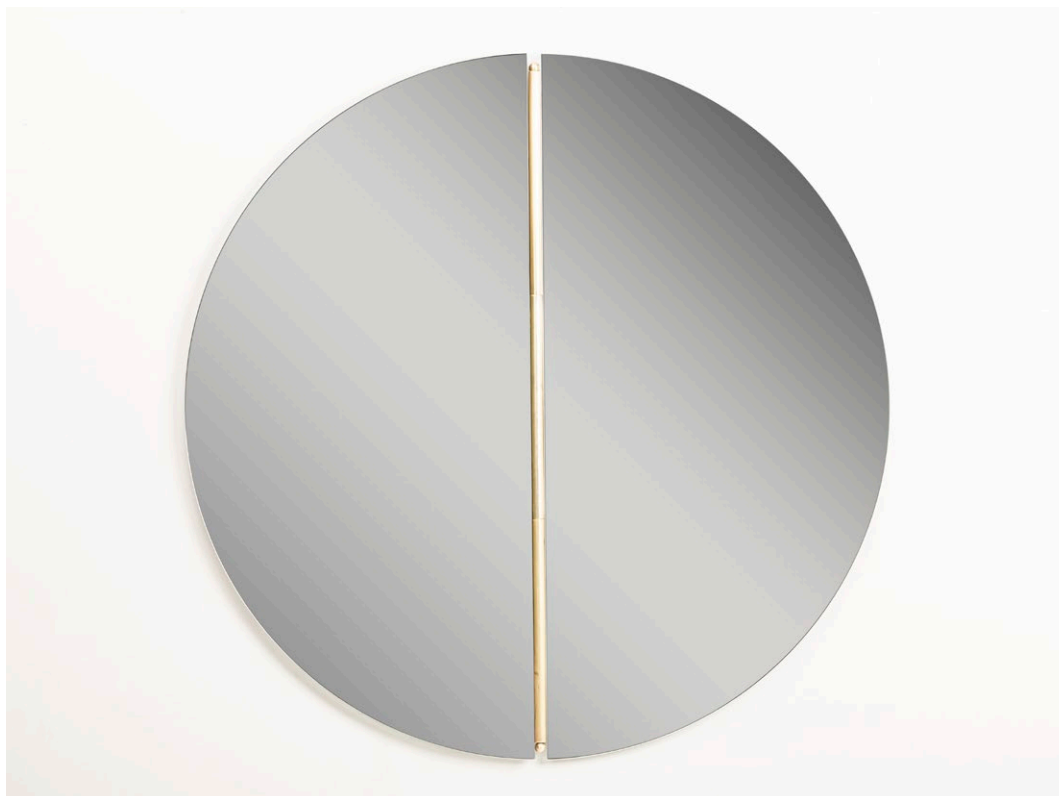

Rondò

by Bernhardt-Vella

mirror

description

material - finishing

size

sizes are in centimeters

— Rondò reinterprets the classic round mirror to adapt it to any domestic environment, whether it is a living area, bedroom or bathroom. The distinctiveness of the product consists in the possibility of playing with the three-dimensionality by adjusting half of the mirror to taste.

Category Furniture Collection

Gross weight 40 kg

Orders can be made on sq.m. 114 x 65 x h 23 cm

► *catalogue news 2019* — p.021

► *price list* p.063

Matt brass plated stainless steel structure

Ø100